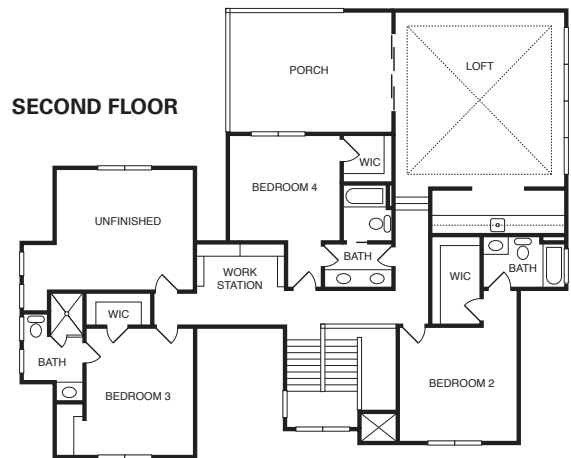

1 The HAZEL

UNIQUE FEATURES:

- Modern chef's kitchen with hidden pantry
- First floor vaulted primary bedroom with screened porch access
- First floor porch with motorized screening & see-through fireplace
- Gaming room with screened porch

4 Beds / 4.5 Baths / 4182 sf / 2-car garage

BUILDER:

River City Custom Homes / 804.893.0570
RVACustomHomes.com

SALES:

Michelle Altman, River City Sales Team
 804.893.0570