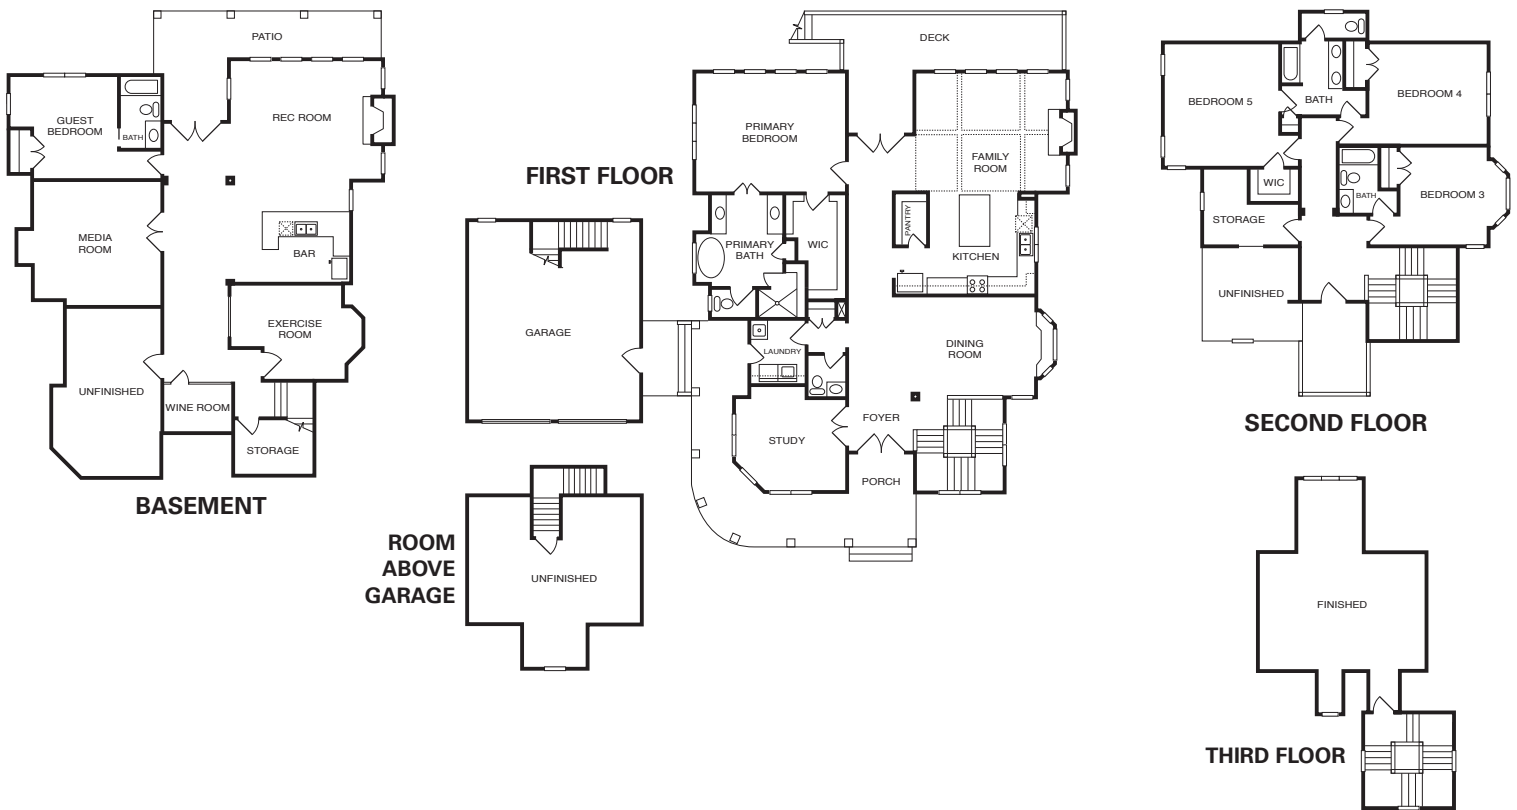

## UNIQUE FEATURES:

- Open 4-story stairwell with wrought iron railings
- Vaulted family room with shiplap ceiling & stained scissor truss beams
- Finished basement with kitchenette, rec room, exercise room, media room, & wine grotto
- Detailed 2-car garage with breezeway

5 Beds / 4.5 Baths / 5535 sf / 2-car garage